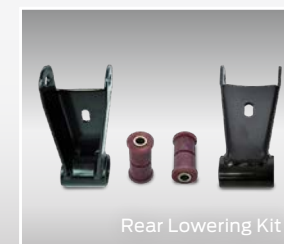

F-150 FP700
Bronze Edition

All the Power with a Great Appearance!

Bronze Edition special features include:

- 22"x9.5" Sinister Bronze Wheels
- Unique Ford Performance Bedside Graphics
- Bronze F-150® Tailgate Lettering

Bronze Edition		
Model Restrictions		Base Package Contents
Series	XL, XLT, Lariat or Platinum	<ul style="list-style-type: none"> - 700HP Supercharger - Ford Performance Carpeted Floor Mats - 22"x9.5" Sinister Bronze Wheels - Unique Ford Performance Bedside Graphic - Ford Performance Fender Vent - Black Lugnut Kit - Bronze Tailgate Lettering - Black Painted Grille - FP700 Interior Badge - F-150 Rear Lowering Kit
Engine	5.0L V-8 Only	
Drivetrain	4x2 or 4x4	
Cab Size	Regular Cab, SuperCab or SuperCrew®	
Wheelbase	- All 5.5' and 6.5' Beds - All Cab Configurations	
Restrictions	Not for use with Pro Power Onboard or 8' Bed	
Recommended Factory Option	Sport Appearance Package	