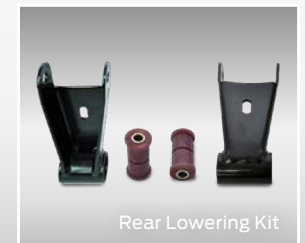

Ford Performance Carpeted Floor Mats

700HP Supercharger

Rear Lowering Kit

Black Edition

Model Restrictions		Base Package Contents
Series	XL, XLT, Lariat or Platinum	- 700HP Supercharger - Ford Performance Carpeted Floor Mats - 22"x9.5" Black Machined Face Wheels - Unique Ford Performance Bedside Graphic - Ford Performance Fender Vent - Black Lugnut Kit - Black Tailgate Lettering - Black Painted Grille - FP700 Interior Badge - F-150 Rear Lowering Kit
Engine	5.0L V-8 Only	
Drivetrain	4x2 or 4x4	
Cab Size	Regular Cab, SuperCab or SuperCrew®	
Wheelbase	- All 5.5' and 6.5' Beds - All Cab Configurations	
Restrictions	Not for use with Pro Power Onboard or 8' Bed	
Recommended Factory Option	Sport Appearance Package	

* Smoked Black Ford Oval available but sold separately

NOTE: Tires sold separately and not included in package

FP700
SUPERCHARGED by FORD PERFORMANCE