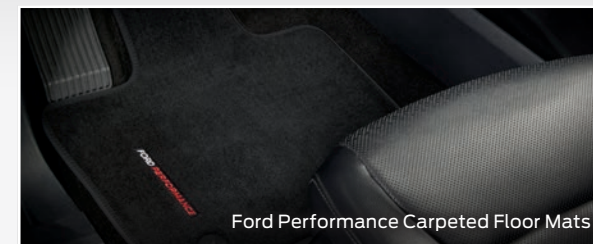

F-150 FP700
Bronze Edition

All the Power with a Great Appearance!

Bronze Edition special features include:

- 22"x9.5" Sinister Bronze Wheels
- Unique Ford Performance Bedside Graphics
- Bronze F-150® Tailgate Lettering

FP700
SUPERCHARGED by FORD PERFORMANCE

FORD PERFORMANCE
PARTS

F-150 FP700
Bronze Edition

2021-2023 F-150® 5.0L FP700 Bronze Edition

This special package from Ford Performance is designed to make nearly any 5.0L F-150 a fire-breather!

Bronze Edition		
Model Restrictions		Base Package Contents
Series	XL, XLT, Lariat or Platinum	<ul style="list-style-type: none"> - 700HP Supercharger - Ford Performance Carpeted Floor Mats - 22"x9.5" Sinister Bronze Wheels - Unique Ford Performance Bedside Graphic - Ford Performance Fender Vent - Black Lugnut Kit - Bronze Tailgate Lettering - Black Painted Grille - FP700 Interior Badge - F-150 Rear Lowering Kit
Engine	5.0L V-8 Only	
Drivetrain	4x2 or 4x4	
Cab Size	Regular Cab, SuperCab or SuperCrew®	
Wheelbase	- All 5.5' and 6.5' Beds - All Cab Configurations	
Restrictions	Not for use with Pro Power Onboard or 8' Bed	
Recommended Factory Option	Sport Appearance Package	