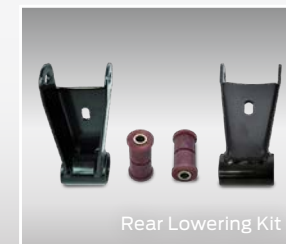

FORD PERFORMANCE
PARTS

F-150 FP700
Black Edition

2021-2023 F-150® 5.0L FP700 Black Edition

This special package from Ford Performance is designed to make nearly any 5.0L F-150 a fire-breather!

Black Edition		Base Package Contents
Model Restrictions		
Series	XL, XLT, Lariat or Platinum	- 700HP Supercharger
Engine	5.0L V-8 Only	- Ford Performance Carpeted Floor Mats
Drivetrain	4x2 or 4x4	- 22"x9.5" Black Machined Face Wheels
Cab Size	Regular Cab, SuperCab or SuperCrew®	- Unique Ford Performance Bedside Graphic
Wheelbase	- All 5.5' and 6.5' Beds - All Cab Configurations	- Ford Performance Fender Vent
Restrictions	Not for use with Pro Power Onboard or 8' Bed	- Black Lugnut Kit
Recommended Factory Option	Sport Appearance Package	- Black Tailgate Lettering
		- Black Painted Grille
		- FP700 Interior Badge
		- F-150 Rear Lowering Kit

* Smoked Black Ford Oval available but sold separately

NOTE: Tires sold separately and not included in package

performanceparts.ford.com

FP700
SUPERCHARGED by FORD PERFORMANCE