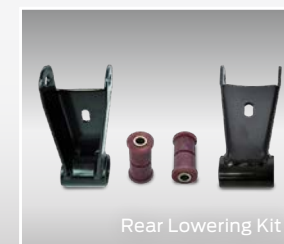

FORD PERFORMANCE
PARTS

F-150 FP700
Bronze Edition

2021-2023 F-150® 5.0L FP700 Bronze Edition

This special package from Ford Performance is designed to make nearly any 5.0L F-150 a fire-breather!

Bronze Edition		
Model Restrictions		Base Package Contents
Series	XL, XLT, Lariat or Platinum	- 700HP Supercharger - Ford Performance Carpeted Floor Mats - 22"x9.5" Sinister Bronze Wheels - Unique Ford Performance Bedside Graphic - Ford Performance Fender Vent - Black Lugnut Kit - Bronze Tailgate Lettering - Black Painted Grille - FP700 Interior Badge - F-150 Rear Lowering Kit
Engine	5.0L V-8 Only	
Drivetrain	4x2 or 4x4	
Cab Size	Regular Cab, SuperCab or SuperCrew®	
Wheelbase	- All 5.5' and 6.5' Beds - All Cab Configurations	
Restrictions	Not for use with Pro Power Onboard or 8' Bed	
Recommended Factory Option	Sport Appearance Package	

* Lighted Ford Oval available

NOTE: Tires sold separately and not included in package

performanceparts.ford.com

FP700
SUPERCHARGED by FORD PERFORMANCE