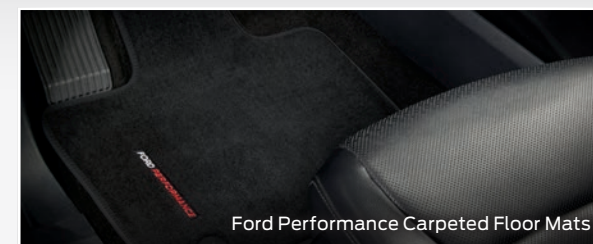

# 2021-2023 F-150® 5.0L FP700 Bronze Edition

This special package from Ford Performance is designed to make nearly any 5.0L F-150 a fire-breather!

Bronze Edition		
Model Restrictions		Base Package Contents
Series	XL, XLT, Lariat or Platinum	<ul style="list-style-type: none"> <li>- 700HP Supercharger</li> <li>- Ford Performance Carpeted Floor Mats</li> <li>- 22"x9.5" Sinister Bronze Wheels</li> <li>- Unique Ford Performance Bedside Graphic</li> <li>- Ford Performance Fender Vent</li> <li>- Black Lugnut Kit</li> <li>- Bronze Tailgate Lettering</li> <li>- Black Painted Grille</li> <li>- FP700 Interior Badge</li> <li>- F-150 Rear Lowering Kit</li> </ul>
Engine	5.0L V-8 Only	
Drivetrain	4x2 or 4x4	
Cab Size	Regular Cab, SuperCab or SuperCrew®	
Wheelbase	- All 5.5' and 6.5' Beds - All Cab Configurations	
Restrictions	Not for use with Pro Power Onboard or 8' Bed	
Recommended Factory Option	Sport Appearance Package	