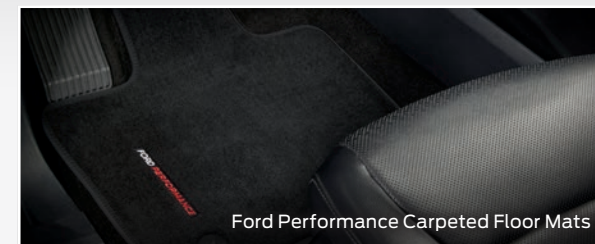

# 2021-2023 F-150® 5.0L FP700 Bronze Edition

This special package from Ford Performance is designed to make nearly any 5.0L F-150 a fire-breather!

Bronze Edition		
Model Restrictions		Base Package Contents
Series	XL, XLT, Lariat or Platinum	<ul style="list-style-type: none"> <li>- 700HP Supercharger</li> <li>- Ford Performance Carpeted Floor Mats</li> <li>- 22"x9.5" Sinister Bronze Wheels</li> <li>- Unique Ford Performance Bedside Graphic</li> <li>- Ford Performance Fender Vent</li> <li>- Black Lugnut Kit</li> <li>- Bronze Tailgate Lettering</li> <li>- Black Painted Grille</li> <li>- FP700 Interior Badge</li> <li>- F-150 Rear Lowering Kit</li> </ul>
Engine	5.0L V-8 Only	
Drivetrain	4x2 or 4x4	
Cab Size	Regular Cab, SuperCab or SuperCrew®	
Wheelbase	- All 5.5' and 6.5' Beds - All Cab Configurations	
Restrictions	Not for use with Pro Power Onboard or 8' Bed	
Recommended Factory Option	Sport Appearance Package	

# 2021-2023 F-150® 5.0L FP700 Black Edition

This special package from Ford Performance is designed to make nearly any 5.0L F-150 a fire-breather!

Black Edition		Base Package Contents
Model Restrictions		
Series	XL, XLT, Lariat or Platinum	- 700HP Supercharger
Engine	5.0L V-8 Only	- Ford Performance Carpeted Floor Mats
Drivetrain	4x2 or 4x4	- 22"x9.5" Black Machined Face Wheels
Cab Size	Regular Cab, SuperCab or SuperCrew®	- Unique Ford Performance Bedside Graphic
Wheelbase	- All 5.5' and 6.5' Beds - All Cab Configurations	- Ford Performance Fender Vent
Restrictions	Not for use with Pro Power Onboard or 8' Bed	- Black Lugnut Kit
Recommended Factory Option	Sport Appearance Package	- Black Tailgate Lettering
		- Black Painted Grille
		- FP700 Interior Badge
		- F-150 Rear Lowering Kit