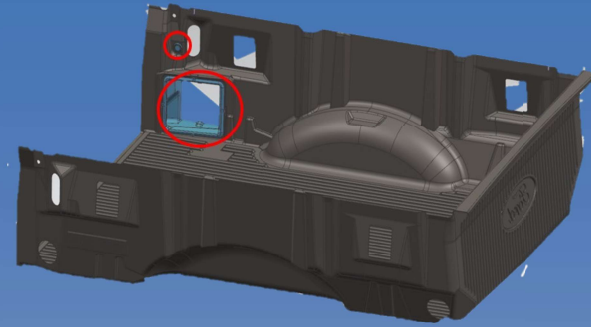

PRO POWER ONBOARD

TAILGATE WORK SURFACE

Definitions:

- 2021MY F-150 = P702 (New Truck)
- 2015-2020MY F-150 = P552

Bedliners:

- The addition of 400w Onboard and Pro Power Onboard, hereinafter “PPO”, and Tailgate Work Surface (“TWS”) options necessitate changes to product and ordering.
 - PPO take rate estimate - ~70%
 - PPO on 5.5’ and 6.5’ only.
- Bedliners and Tailgates will now be ordered separately and have specific hardware kits.
- Bedliners and Tailgates will have new part numbers.

Wheel Well Liners:

- Due to shape and fastening changes, a new rear wheel well liner (“WWL”) is required.

Questions:

1. Will current WWL ‘s work on P702 (2021MY F-150)? **No.** Sheet metal shape and width have changed.
2. Will current Tailgates work on P702 (2021MY F-150)? **No.** Fastening holes are the same between model year, but design is different and would result in liner to sheet metal differences.
3. Will current Bedliners work on P702 (2021MY F-150)?
 - 8.0’ - **No.** While the bedliner is similar to the P552, the tailgate and hardware has changed.
 - 5.5’ & 6.5’ -
 - with PPO - **No.** The ambient light switch has moved and an opening created for PPO. A cover bezel and smaller 30mm light switch plug will be included in the hardware kit.
 - without PPO - **No.** While the bedliner is similar to the P552, the tailgate and hardware has changed.
4. Are there different Bedliners for PPO and non-PPO trucks, or just different kits? **There are different bedliners for PPO and non-PPO trucks.** This requirement was necessitated by the move of the ambient light switch for PPO.